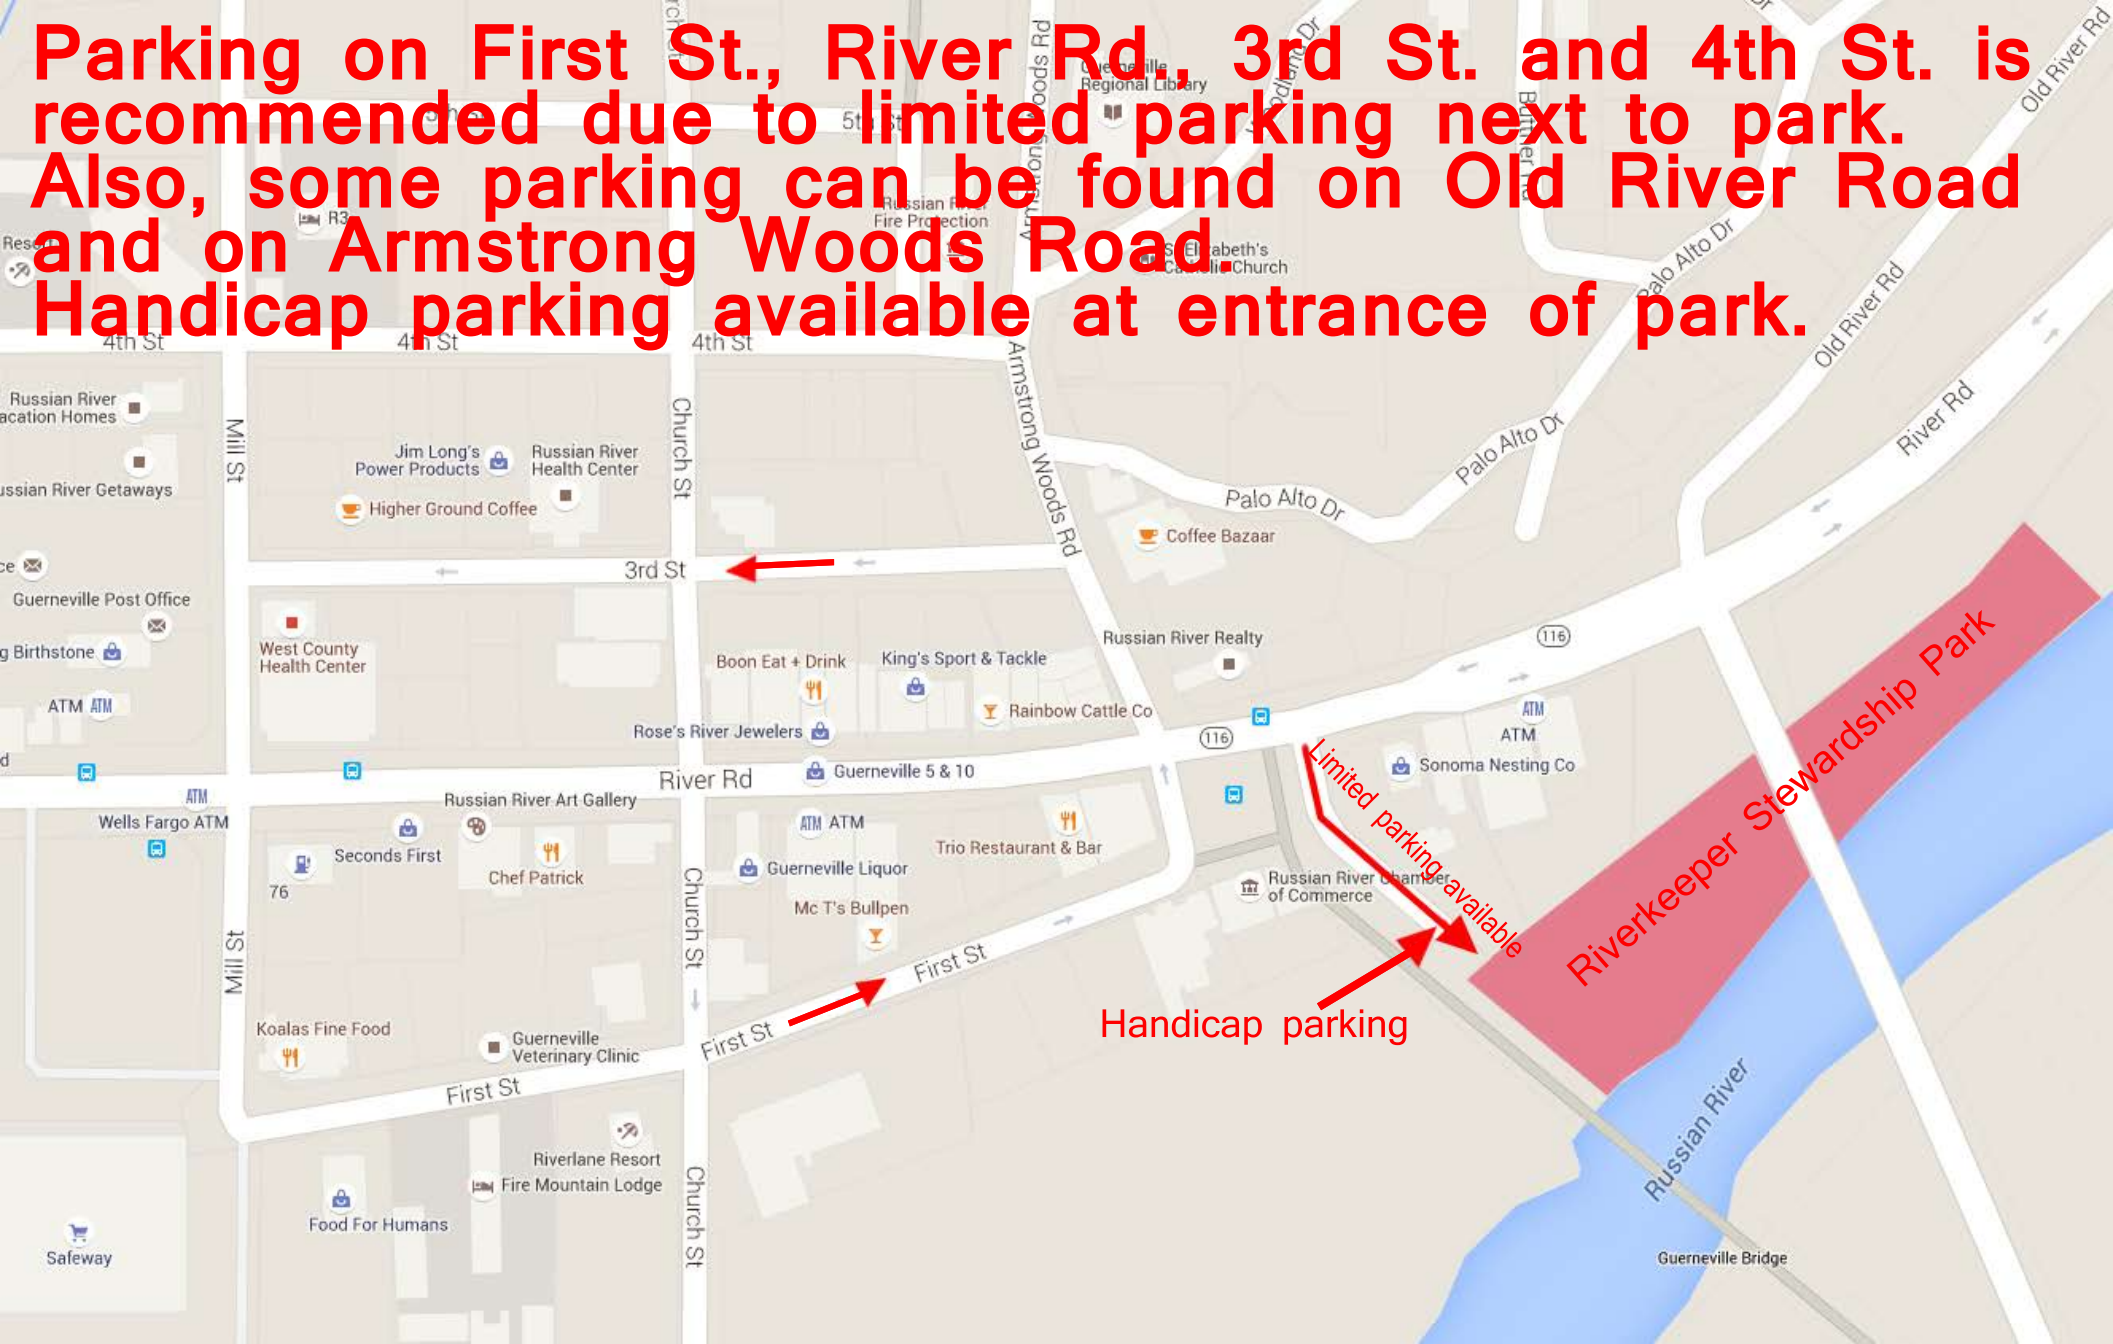

Parking on First St., River Rd., 3rd St. and 4th St. is recommended due to limited parking next to park. Also, some parking can be found on Old River Road and on Armstrong Woods Road. Handicap parking available at entrance of park.

Limited parking available

Handicap parking

Riverkeeper Stewardship Park